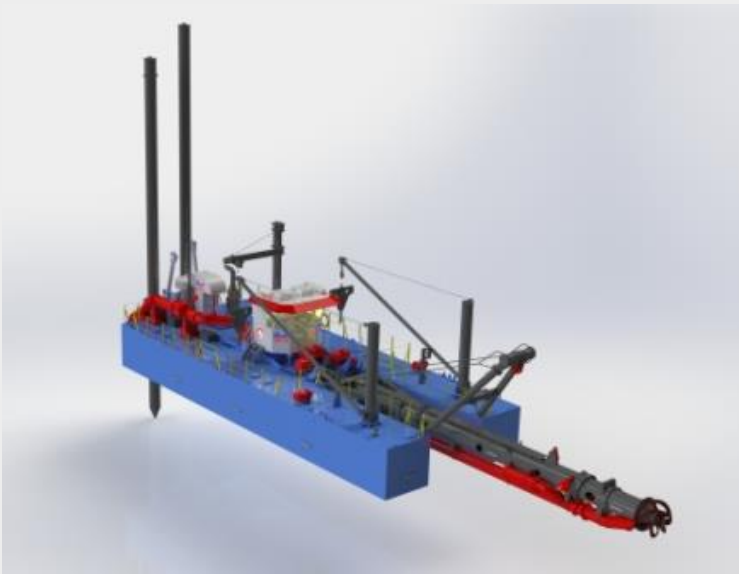

Ellicott's new 2070 Dragon® dredge

Ellicott is proud to be a sponsor of WODCON 2016.

--

For more information, contact Mrs. Robin Manning.
Email: rmanning@dredge.com
Ph: (410) 545-0232

ELLICOTT DREDGES, LLC | BALTIMORE, MD 21230 | (410) 545-0232 | SALES@DREDGE.COM

Ellicott Dredges | kitak@dredge.com | Kelsey Itak | 1611 Bush St. | Baltimore, MD 21230

Manage Your Subscription

Email Marketing by

iContact®
TRY IT FOR FREE ▶